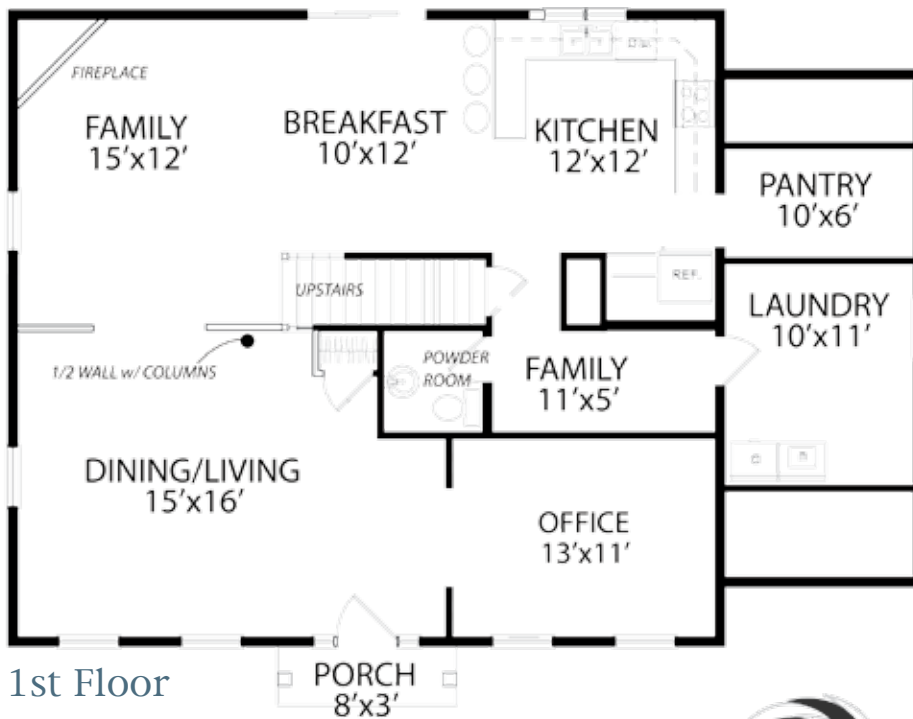

A Home by CORBO

The Quassapaug