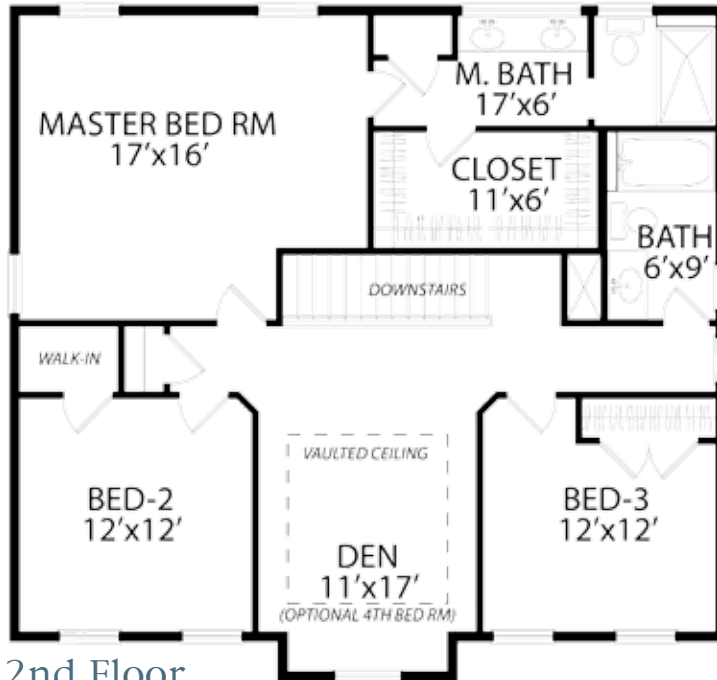

A Home by CORBO

The Quassapaug